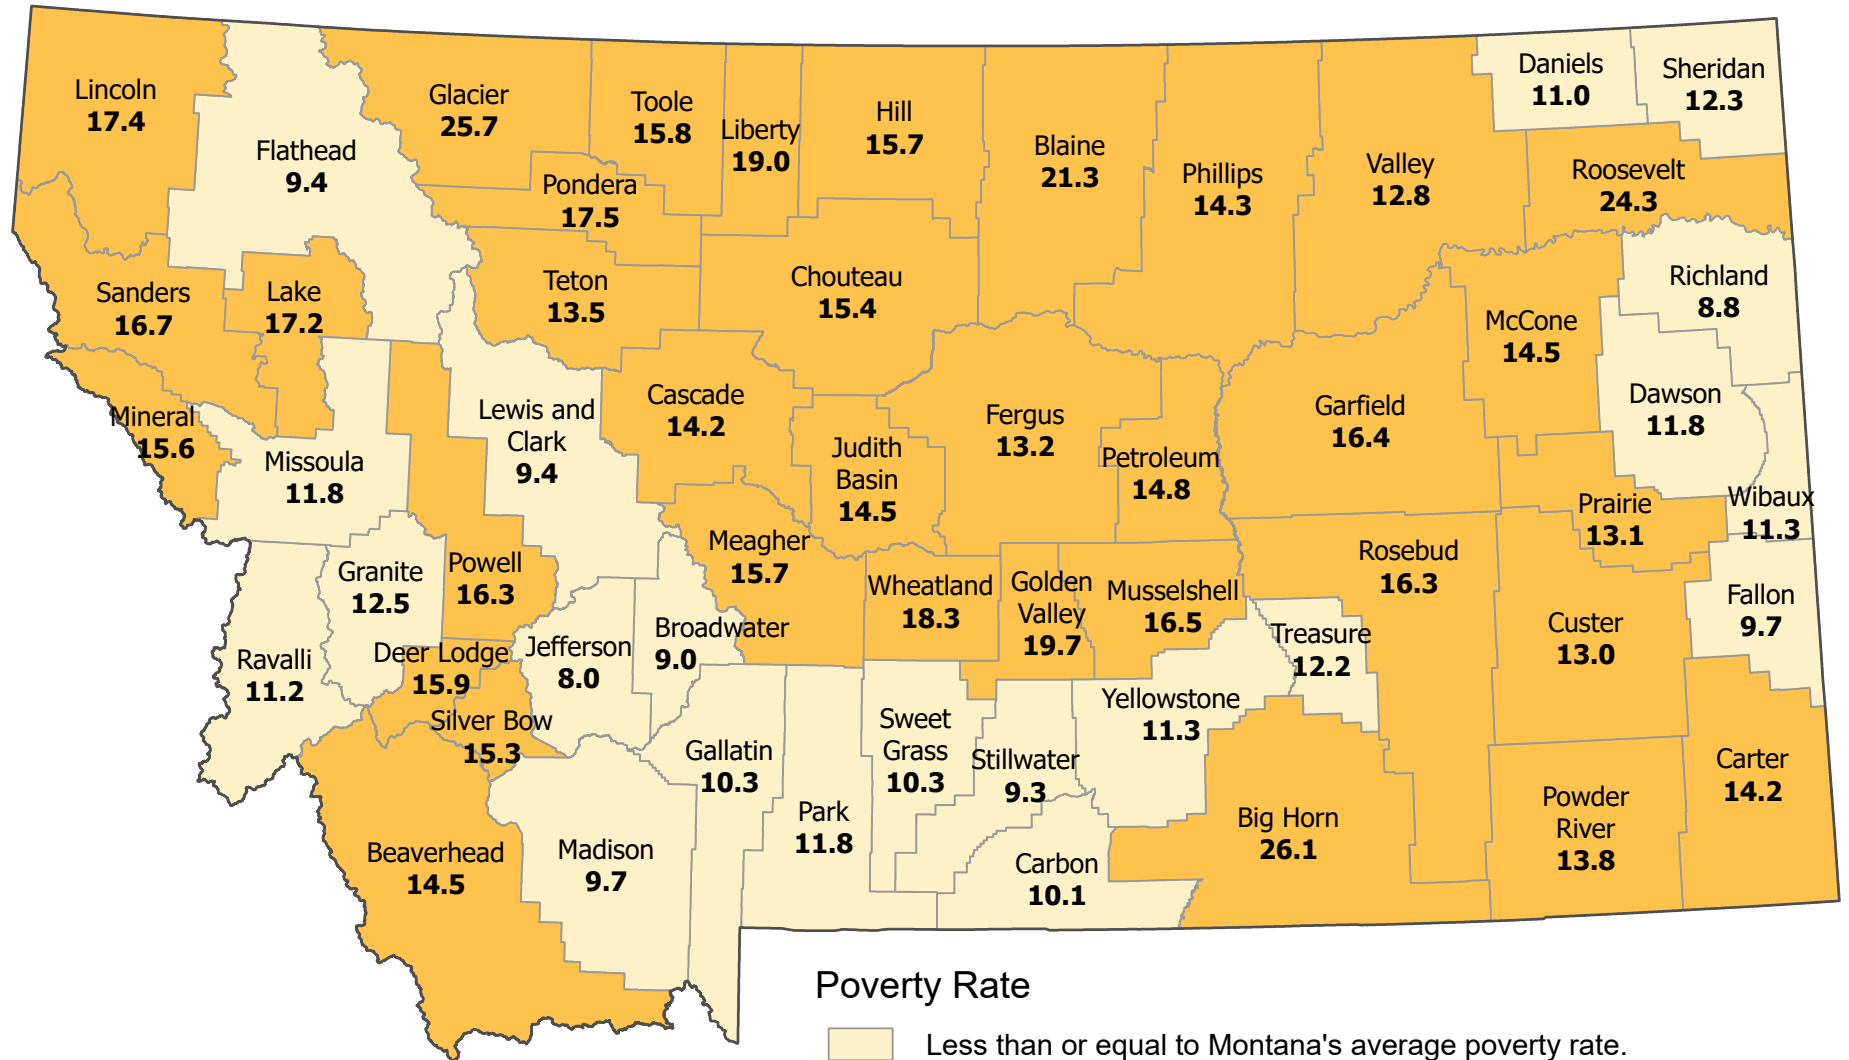

Poverty in Montana: 2019

County Poverty Rates

Poverty Rate

- Less than or equal to Montana's average poverty rate.
- Greater than Montana's average poverty rate (High-poverty county).

90-1-201 (1)(e), MCA "High-poverty county" means a county in this state that has a poverty rate greater than Montana's average poverty rate as determined by the U.S. Census Bureau estimates for the most current year available.

Montana's average poverty rate 12.6%
U.S. average poverty rate 12.3%