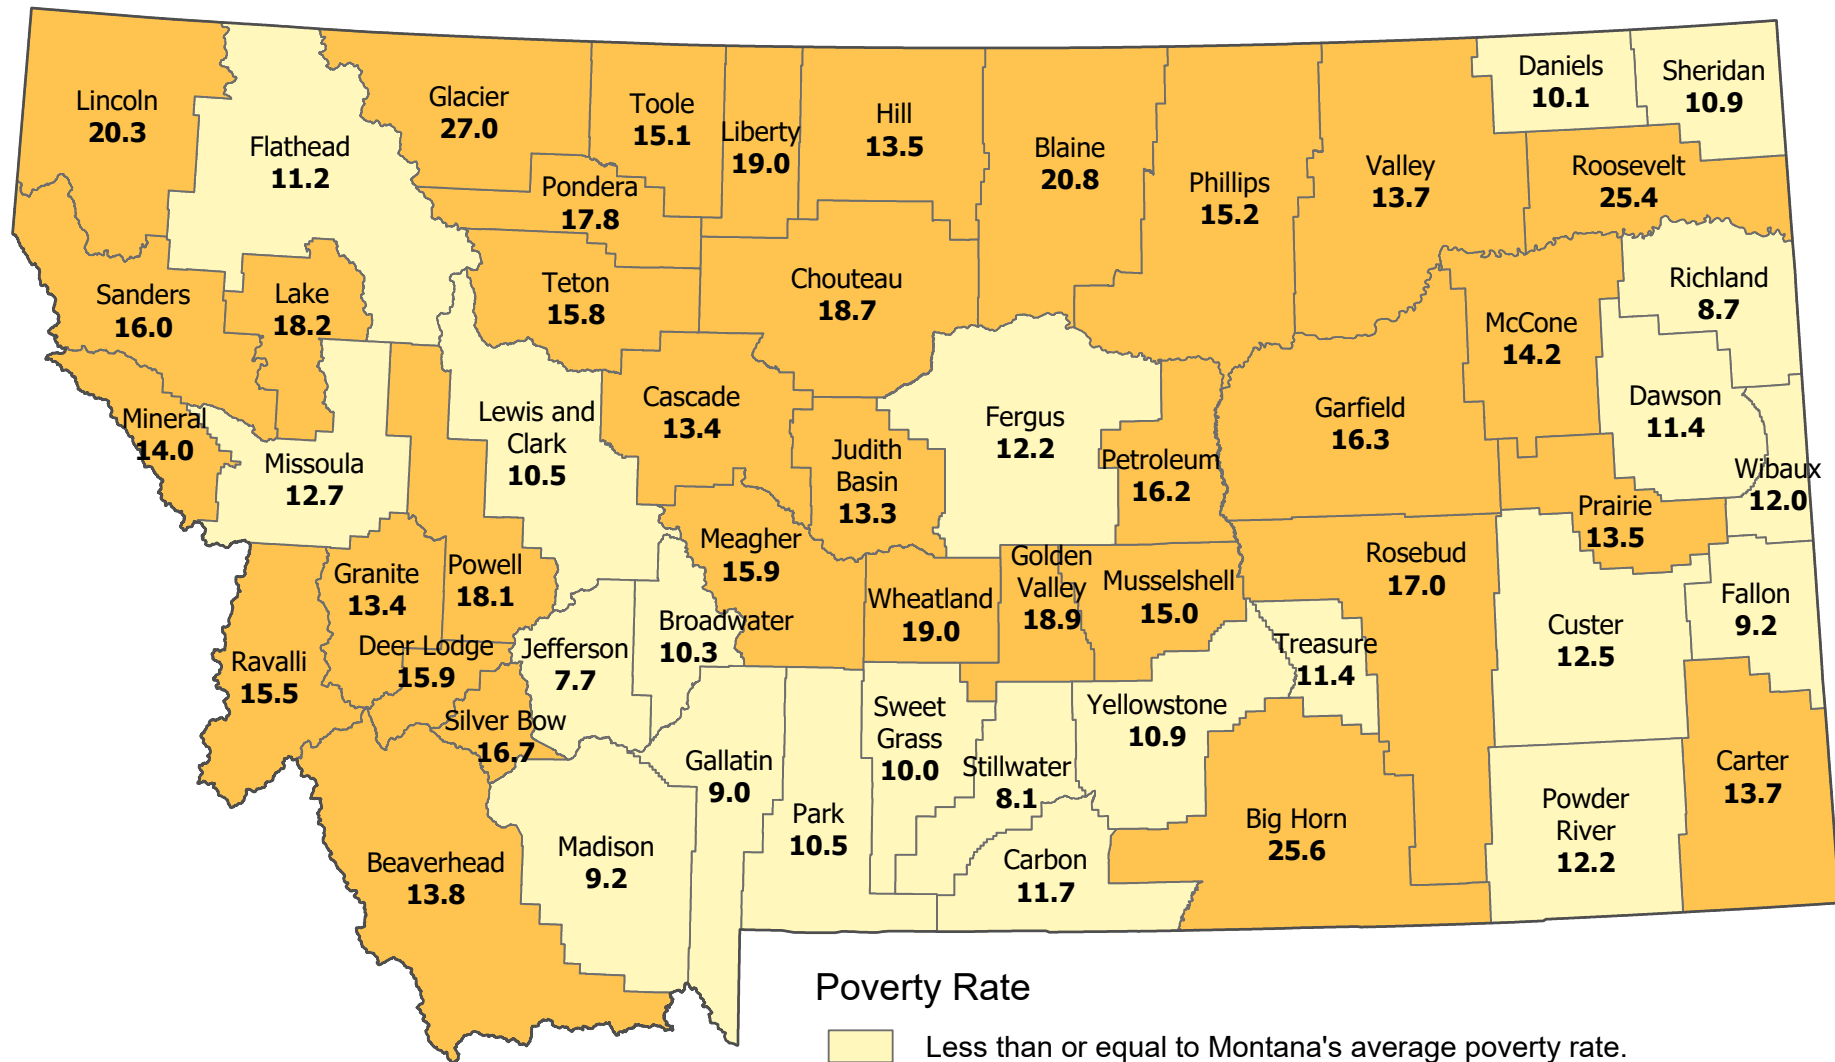

Poverty in Montana: 2018

County Poverty Rates

Poverty Rate

- Less than or equal to Montana's average poverty rate.
- Greater than Montana's average poverty rate.

90-1-201 (1)(e), MCA "High-poverty county" means a county in this state that has a poverty rate greater than Montana's average poverty rate as determined by the U.S. Census Bureau estimates for the most current year available.

Montana's average poverty rate 12.9%
U.S. average poverty rate 13.1%