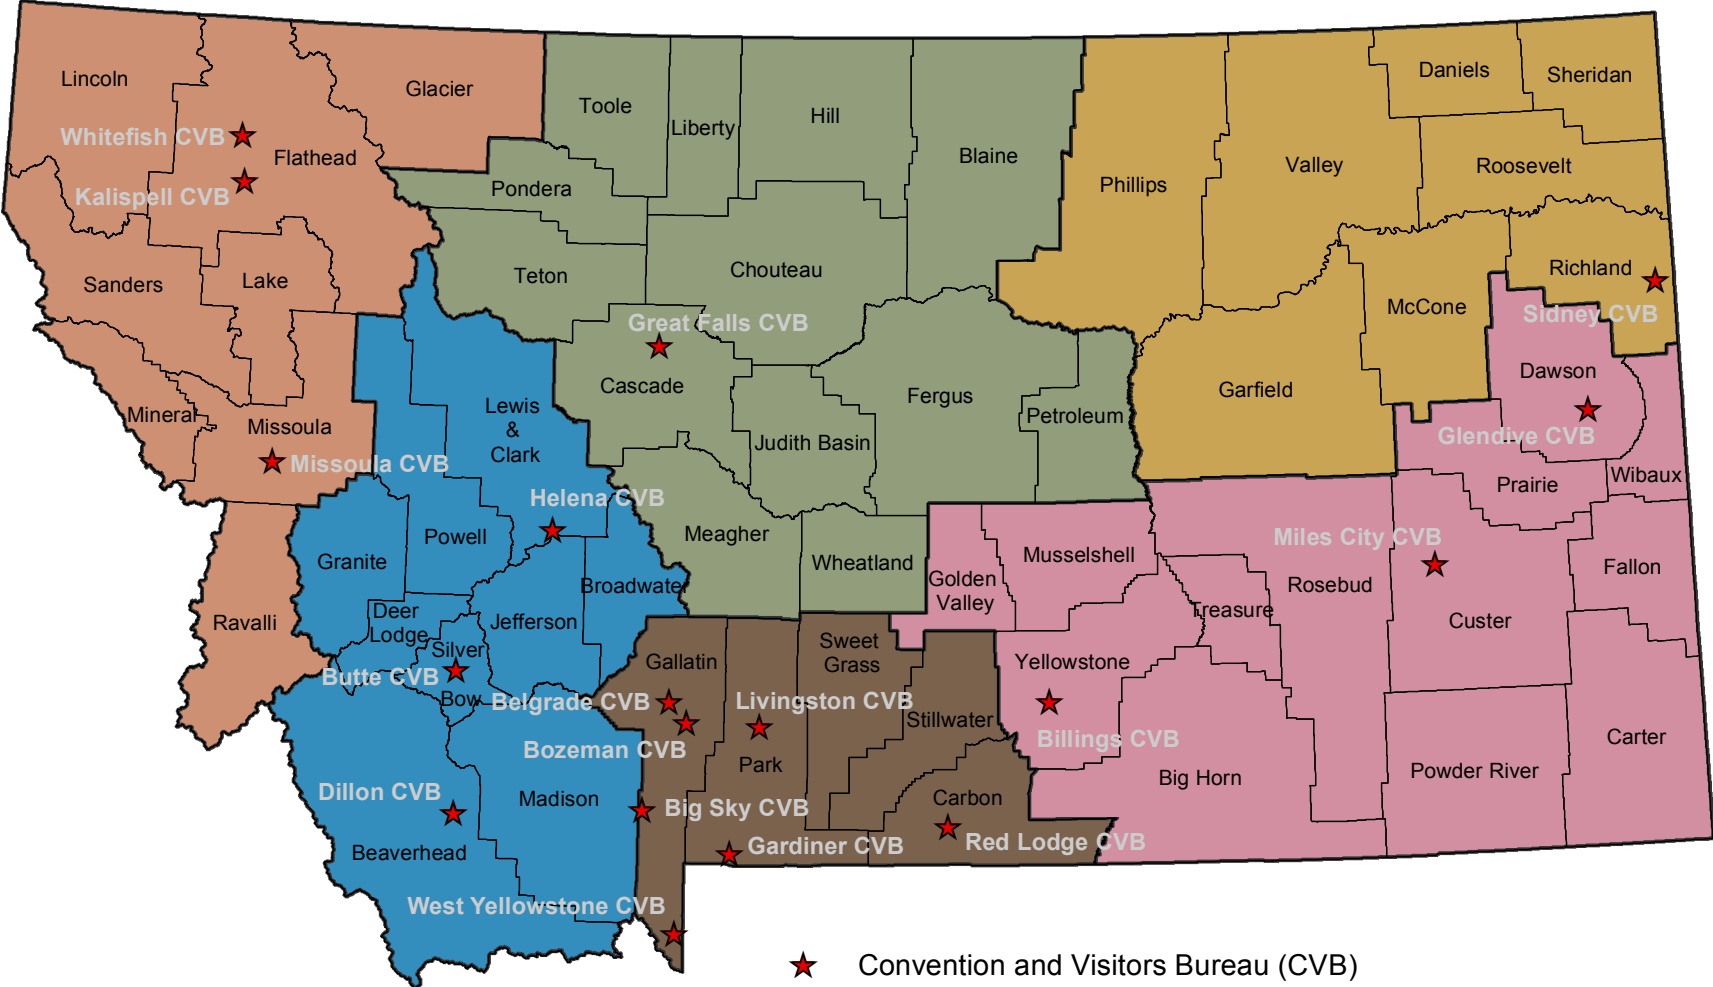

Montana Tourism Regions and CVBs

Montana Department of Commerce

<p>Glacier Country Missoula 406.532.3234</p>	<p>Central Montana Great Falls 406.761.5036</p>	<p>Missouri River Country Ft. Peck 406.653.1319</p>	<p>Southwest Montana Deer Lodge 406.846.1943</p>	<p>Yellowstone Country Bozeman 406.556.8680</p>	<p>Southeast Montana Billings 406.294.5270</p>
--	---	---	--	---	--